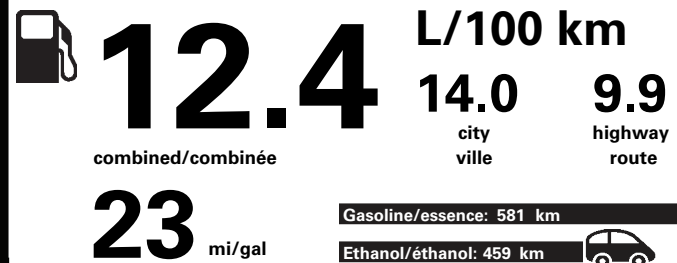

SAFETY/SECURITY

- DRIVER SIDE AIR BAG
- FRONT PASS SIDE AIR BAG
- LATCH CHILD RESTRAINT SYS
- PERIMETER ALARM
- SAFETY CANOPY
- SECURILOCK ANTI-THEFT SYS
- SOS POST CRASH ALERT SYST

WARRANTY

- 3 YR/60,000 KM BASIC
- 5YEAR/100,000 KM POWERTRAIN
- ROADSIDE ASSISTANCE 24 HRS

INCLUDED ON THIS VEHICLE

(MSRP)*

EQUIPMENT GROUP 301A

OPTIONAL EQUIPMENT/OTHER

- 2019 MODEL YEAR
- FEDERAL EXCISE TAX 100.00
- INGOT SILVER METALLIC NO CHARGE
- .FLEXIBLE FUEL

PRICE INFORMATION

BASE PRICE	$48,027.00
TOTAL OPTIONS/OTHER	100.00
TOTAL VEHICLE & OPTIONS/OTHER	48,127.00
DESTINATION & DELIVERY	1,750.00

"THIS VEH. NOT INTENDED FOR SALE OR REGISTRATION IN US" RETAIL PRICES EXCLUDE GST/HST

TOTAL MSRP $49,877.00

* MANUFACTURER'S SUGGESTED RETAIL PRICE = MSRP
* NOTE: THIS PRICE HAS BEEN DEVELOPED AS A GUIDE. DEALERS MAY SELL FOR LESS AND ARE NOT UNDER ANY OBLIGATION TO ACCEPT THIS SUGGESTED RETAIL PRICE.

RAMP ONE/
TERMINAL UN

CC7M

RAMP TWO/
TERMINAL DEUX

FINAL ASSEMBLY PLANT/
USINE DE MONTAGE

CHICAGO

METHOD OF TRANSP /
MODE DE TRANSPORT

CONVOY

ITEM #: **B1-125A O/T 5**

JM211 N REC2X 915 001134 12 21 18

E85 Gasoline-Ethanol Vehicle
Véhicule à essence-éthanol

Fuel Consumption / Consommation de carburant

Annual fuel COST
for an annual distance of 20,000 km, and an average fuel price of $1.02 per litre

$ 2 530

Coût annuel en carburant

pour une distance annuelle de 20 000 km, et un prix moyen du carburant de 1,02 $ par litre

Full-size cars range from /
Les voitures grandes berlines font
entre
2.3 - 17.0 L_e/100 km

L_e is gasoline litre equivalent
L_e signifie litre équivalent d'essence

Carbon Dioxide Rating / Indice de dioxyde de carbone

Tailpipe emissions only / Émissions du tuyau d'échappement seulement

Smog Rating / Indice de Smog

Estimates are based on Government of Canada approved criteria and testing methods. Vehicle's actual fuel consumption will vary.

Estimations établies selon des méthodes d'essai et des critères approuvés par le gouvernement du Canada. La consommation de carburant réelle du véhicule variera.

For more information visit

vehicles.nrcan.gc.ca

Pour plus d'information visitez

vehicules.nrcan.gc.ca

**U.S. GOVERNMENT SAFETY RATINGS
COTES DE SÉCURITÉ DU GOUVERNEMENT AMÉRICAIN**

Overall Vehicle Score /
Cote globale du véhicule **★★★★★**

Frontal Crash / Collision frontale
Driver / Conducteur **★★★★★**
Passenger / Passager **★★★★★**

Side Crash / Collision latérale
Front seat / Siège avant **★★★★★**
Rear seat / Siège arrière **★★★★★**

Rollover / Capotage **★★★★**

Star ratings range from 1 to 5 stars (★★★★★), with 5 being the highest.
Les cotes varient de 1 à 5 étoiles (★★★★★), 5 étant la cote la plus élevée.

Source: U.S. National Highway Traffic Safety Administration
For more information / Pour de plus amples renseignements
www.safercar.gov

1FAHP2J83KG112371

Go Further

ford.ca

Scan code not operational at this time

FOR PLANT USE ONLY

Insist on Ford Protect! The only extended service plan fully backed by Ford and honored at every Ford dealership in the US and Canada. See your Ford dealer for additional details, or visit www.ford.ca for more information.

Personalize your vehicle with Ford Custom Accessories. Genuine Ford Accessories are engineered for your vehicle and can be included under the Ford New Vehicle Limited Warranty. Certain conditions, limitations and exclusions apply. See your Dealer for details.